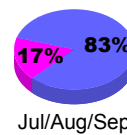

Gender Comparison 2010-2011