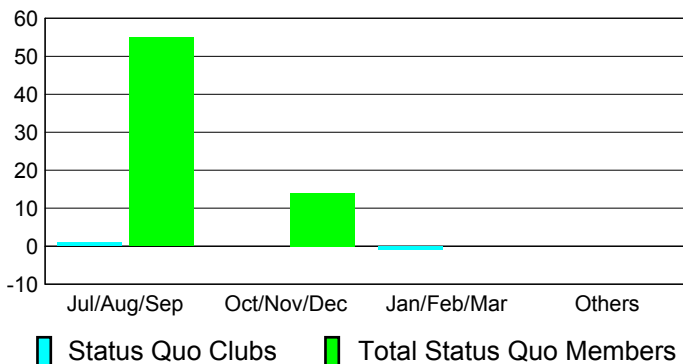

## CLUBS

**Club Results**  
2010-2011

**Clubs**  
2009-2010

Month	New Club Goal	Actual New Clubs	Actual Dropped Clubs	Gain/Loss of Clubs	Gain/Loss of Clubs
Jul/Aug/Sep	2	1	-1	0	1
Oct/Nov/Dec	2	0	-3	-3	0
Jan/Feb/Mar	1	1	0	1	0
Apr/May/June	1	3	0	3	6
<b>Totals</b>	<b>6</b>	<b>5</b>	<b>-4</b>	<b>1</b>	<b>7</b>

### Club Results 2010-2011

Goal, New, Dropped, Gain/Loss

### Comparison of Club Gain/Loss

Current Year Compared to the Previous Year

### YTD Status Quo Clubs 2010-2011

Status Quo Clubs Compared to Status Quo Members