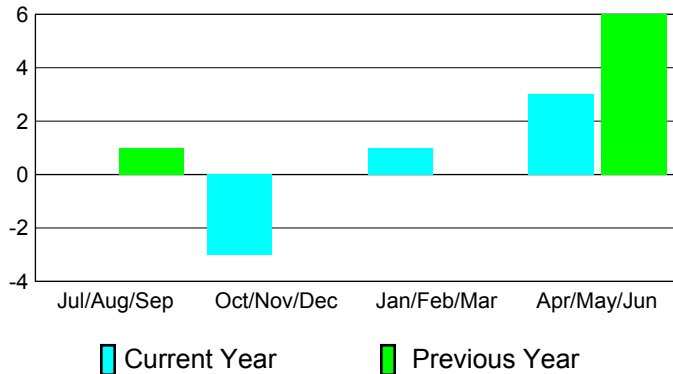

2010-2011 GMT Reports for District (or Undistricted) **District 322 A**

GMT: **SANGEETA JATIA**

Location: **INDIA**

GMT CA: **6**

CLUBS

Club Results
2010-2011

Clubs
2009-2010

Month	New Club Goal	Actual New Clubs	Actual Dropped Clubs	Gain/Loss of Clubs	Gain/Loss of Clubs
Jul/Aug/Sep	2	1	-1	0	1
Oct/Nov/Dec	2	0	-3	-3	0
Jan/Feb/Mar	1	1	0	1	0
Apr/May/June	1	3	0	3	6
Totals	6	5	-4	1	7

Club Results 2010-2011

Goal, New, Dropped, Gain/Loss

Comparison of Club Gain/Loss

Current Year Compared to the Previous Year

YTD Status Quo Clubs 2010-2011

Status Quo Clubs Compared to Status Quo Members

MEMBERSHIP

Membership Results
2010-2011

Membership
2009-2010

Month	Net Memb Goal	Actual New Memb	Actual Dropped Memb	Gain/Loss of Memb	Gain/Loss of Memb
Jul/Aug/Sep	110	151	-76	75	-12
Oct/Nov/Dec	50	40	-196	-156	28
Jan/Feb/Mar	30	120	-29	91	19
Apr/May/June	10	173	-60	113	139
Totals	200	484	-361	123	174

Membership Results 2010-2011

Goal, New, Dropped, Gain/Loss

Comparison of Membership Gain/Loss

Current Year Compared to the Previous Year

Gender Comparison 2010-2011

Male

Female