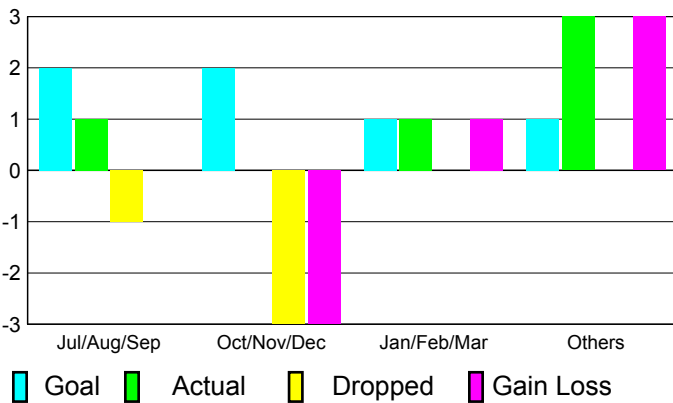

## CLUBS

**Club Results**  
2010-2011

**Clubs**  
2009-2010

Month	New Club Goal	Actual New Clubs	Actual Dropped Clubs	Gain/Loss of Clubs	Gain/Loss of Clubs
Jul/Aug/Sep	2	1	-1	0	1
Oct/Nov/Dec	2	0	-3	-3	0
Jan/Feb/Mar	1	1	0	1	0
Apr/May/June	1	3	0	3	6
<b>Totals</b>	<b>6</b>	<b>5</b>	<b>-4</b>	<b>1</b>	<b>7</b>

### Club Results 2010-2011

Goal, New, Dropped, Gain/Loss

### Comparison of Club Gain/Loss

Current Year Compared to the Previous Year