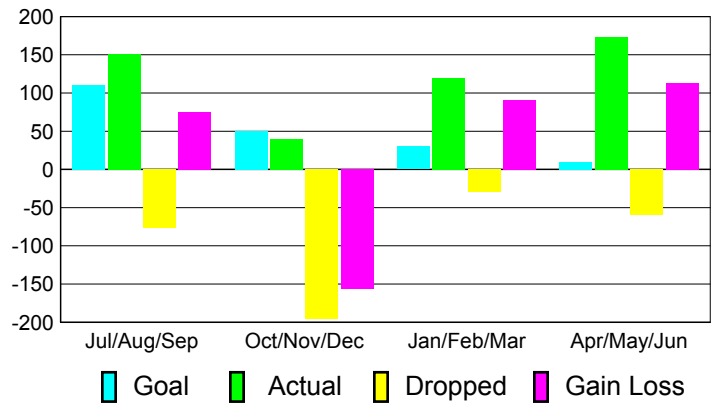

### YTD Status Quo Clubs 2010-2011

Status Quo Clubs Compared to Status Quo Members

## MEMBERSHIP

**Membership Results**  
2010-2011

**Membership**  
2009-2010

Month	Net Memb Goal	Actual New Memb	Actual Dropped Memb	Gain/Loss of Memb	Gain/Loss of Memb
Jul/Aug/Sep	110	151	-76	75	-12
Oct/Nov/Dec	50	40	-196	-156	28
Jan/Feb/Mar	30	120	-29	91	19
Apr/May/June	10	173	-60	113	139
<b>Totals</b>	<b>200</b>	<b>484</b>	<b>-361</b>	<b>123</b>	<b>174</b>

### Membership Results 2010-2011

Goal, New, Dropped, Gain/Loss

### Comparison of Membership Gain/Loss

Current Year Compared to the Previous Year