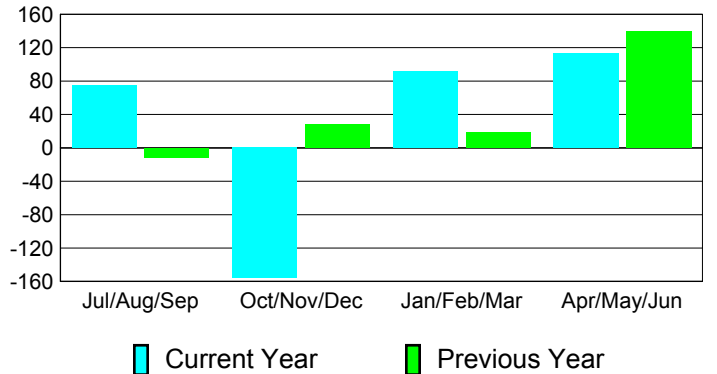

Gender Comparison 2010-2011

Male

Female