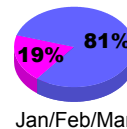

Gender Comparison 2010-2011