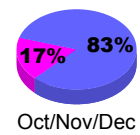

Gender Comparison 2010-2011